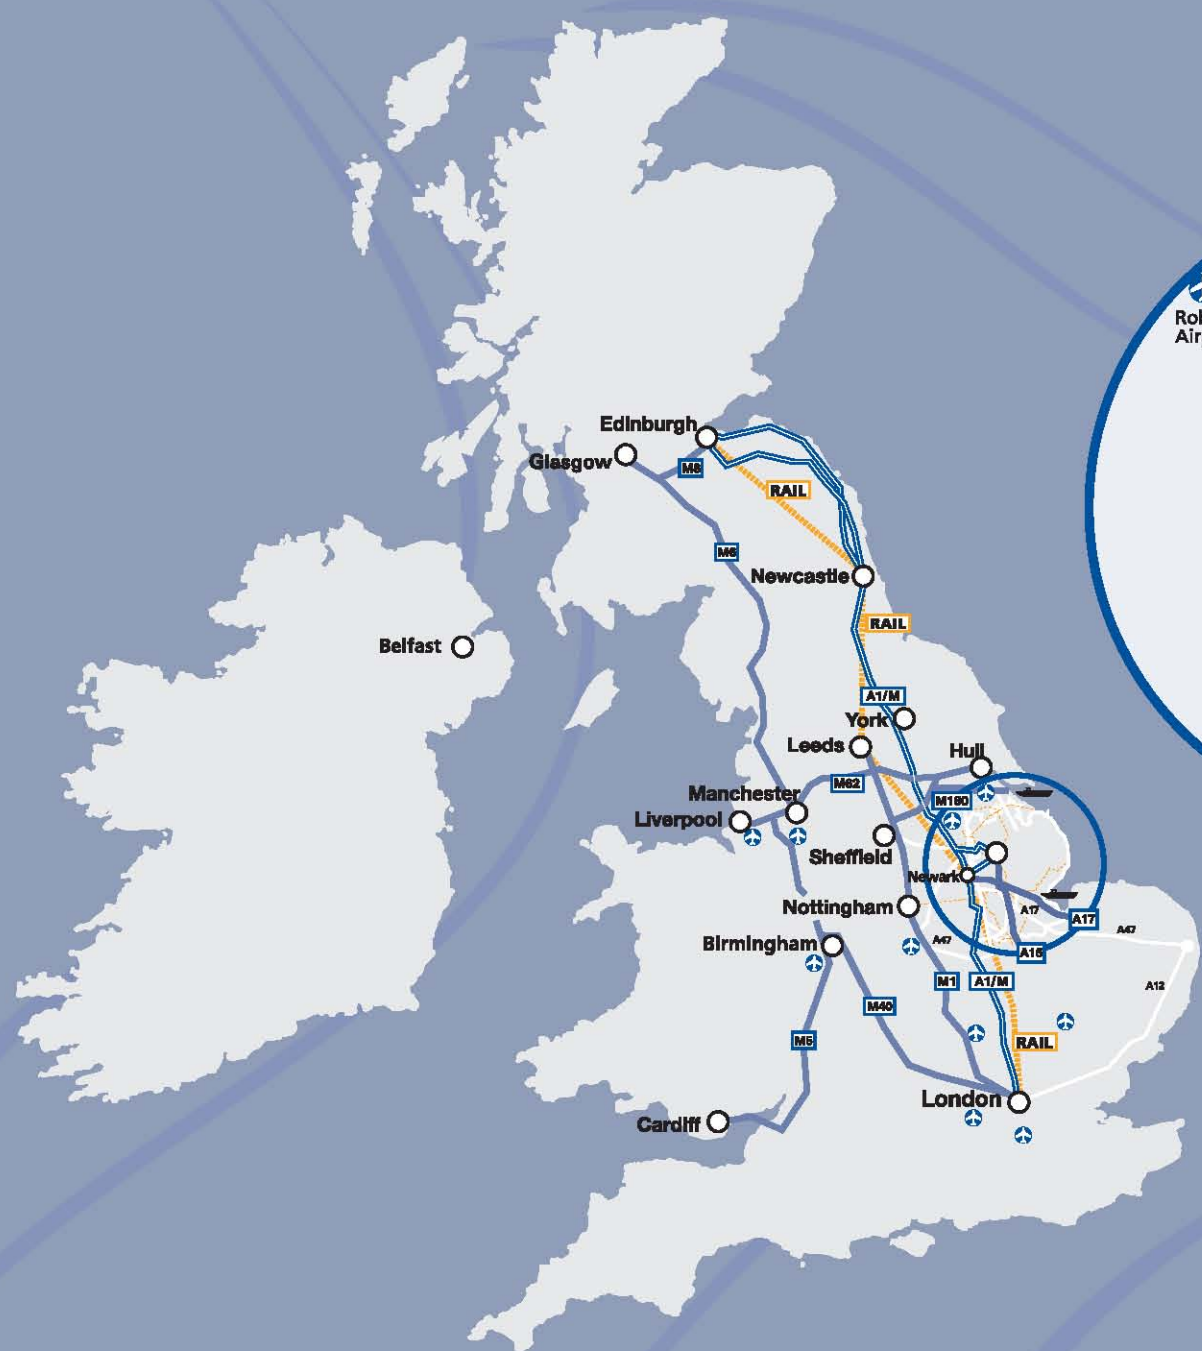

# INVEST LINCOLNSHIRE

Greater Lincoln Partnership Area

Lincolnshire

For further information on what the Greater Lincoln Partnership can offer you and your business, please contact:

Greater Lincoln Partnership  
Tel: 01522 873466  
Email: [info@greaterlincolnpartnership.co.uk](mailto:info@greaterlincolnpartnership.co.uk)  
[www.greaterlincolnpartnership.co.uk](http://www.greaterlincolnpartnership.co.uk)